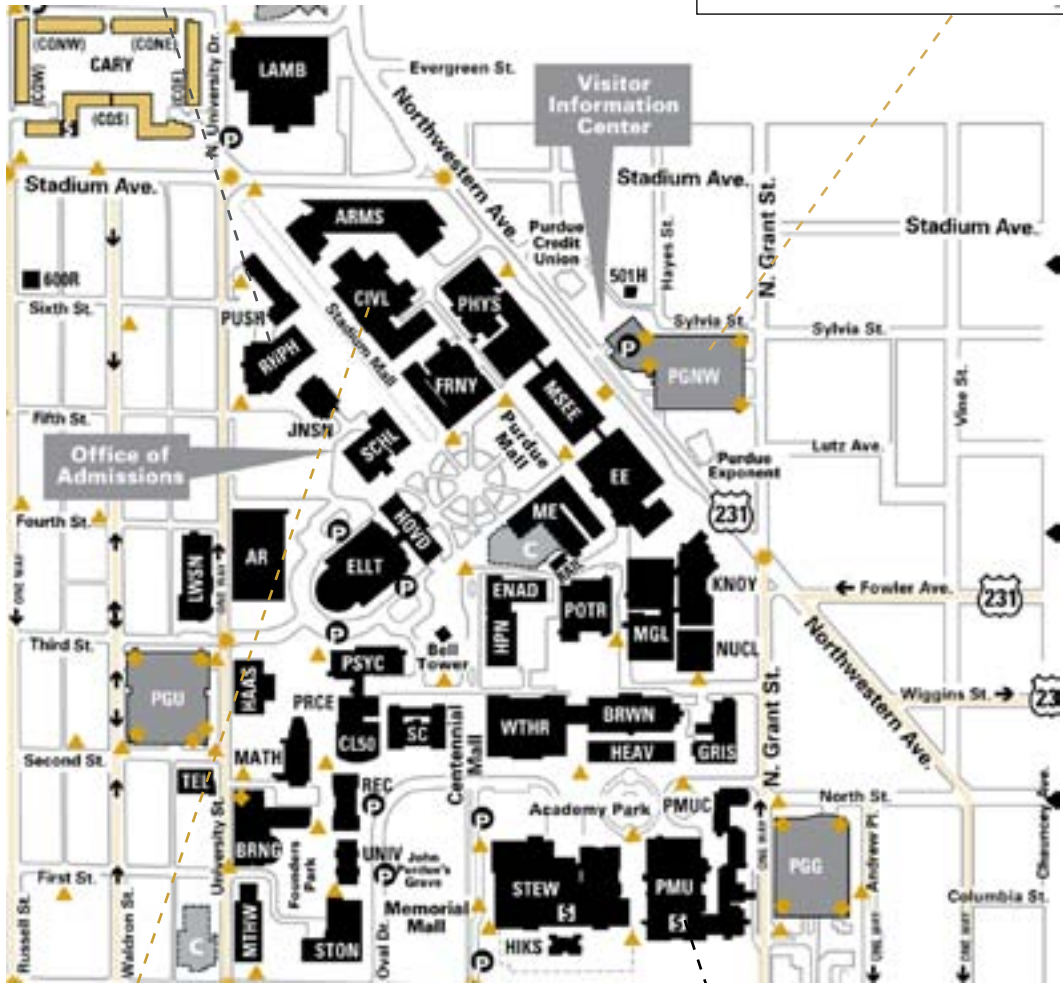

Heine Pharmacy Building (RHPH)

- Tutorial (Sun.)
- Technical Presentations (Mon. & Tues.)
- Della Roy Lecture (Mon.)

Parking Garage – Northwestern Avenue (PGNW)

- Purdue University Visitor Information Center
- Public Parking
- Parking Services Office

Civil Engineering Building (CIVL)

- Registration (Sun. – Tues.)
- Poster Session & Reception (Sun.)
- Della Roy Reception (Mon.)
- Coffee Breaks (Mon. & Tues.)

Purdue Memorial Union (PMU)

- Food Court (Lunch On Own Options)